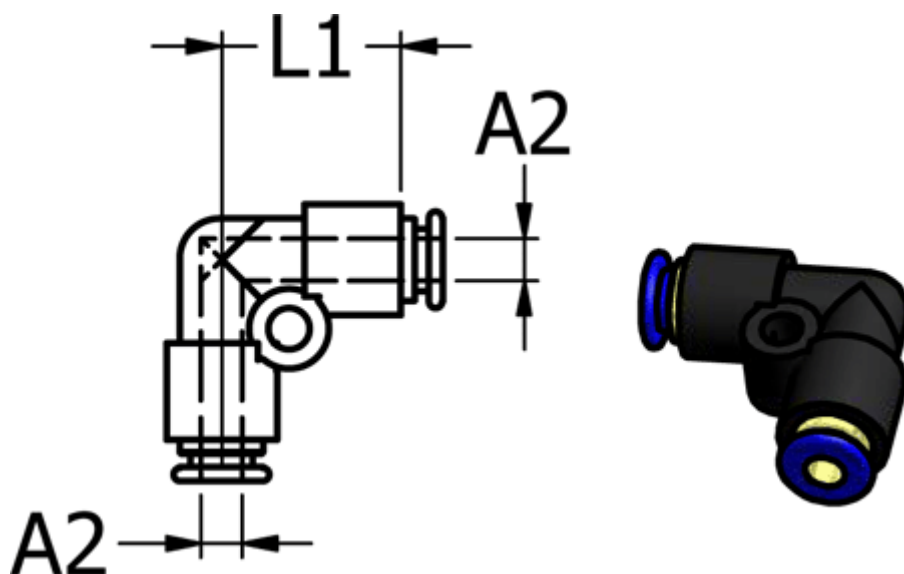

Article number: 586PV3

Description: Mini Push-in PV elbow connection 3 Ø3/Ø3

Measures

Ext. hose diameter A2 = 3 mm

L1 = 12